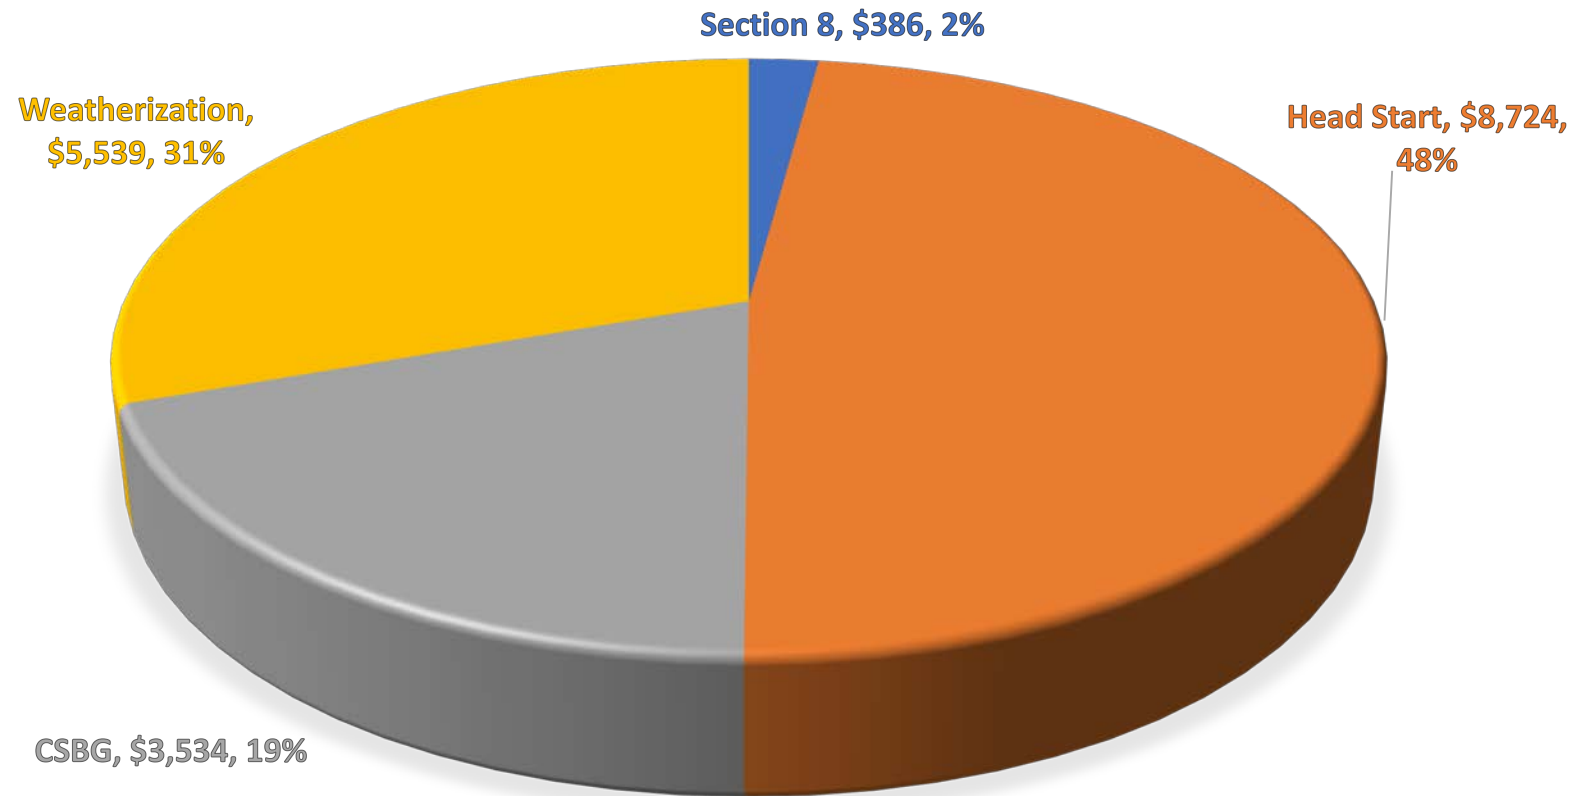

TYRRELL COUNTY

**FAMILIES SERVED IN TYRRELL COUNTY
TOTAL: 46**

AVERAGE SPENT PER CUSTOMER IN TYRRELL COUNTY
TOTAL: \$18,183

ANNUAL DOLLARS SPENT IN TYRRELL COUNTY
TOTAL: \$268,355