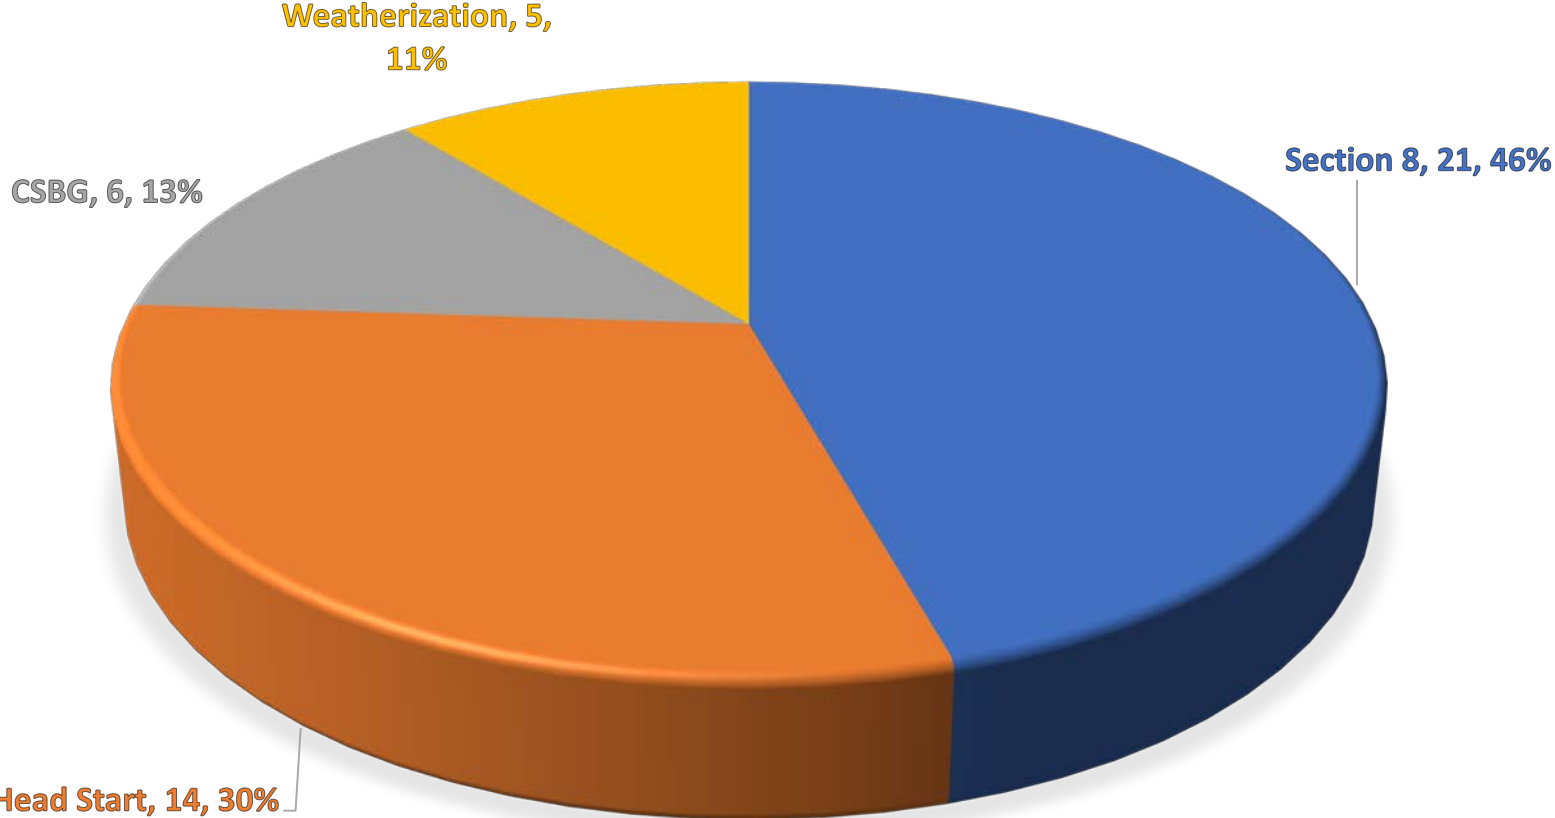

TYRRELL COUNTY

**FAMILIES SERVED IN TYRRELL COUNTY
TOTAL: 46**

AVERAGE SPENT PER CUSTOMER IN TYRRELL COUNTY
TOTAL: \$18,183

ANNUAL DOLLARS SPENT IN TYRRELL COUNTY
TOTAL: \$268,355