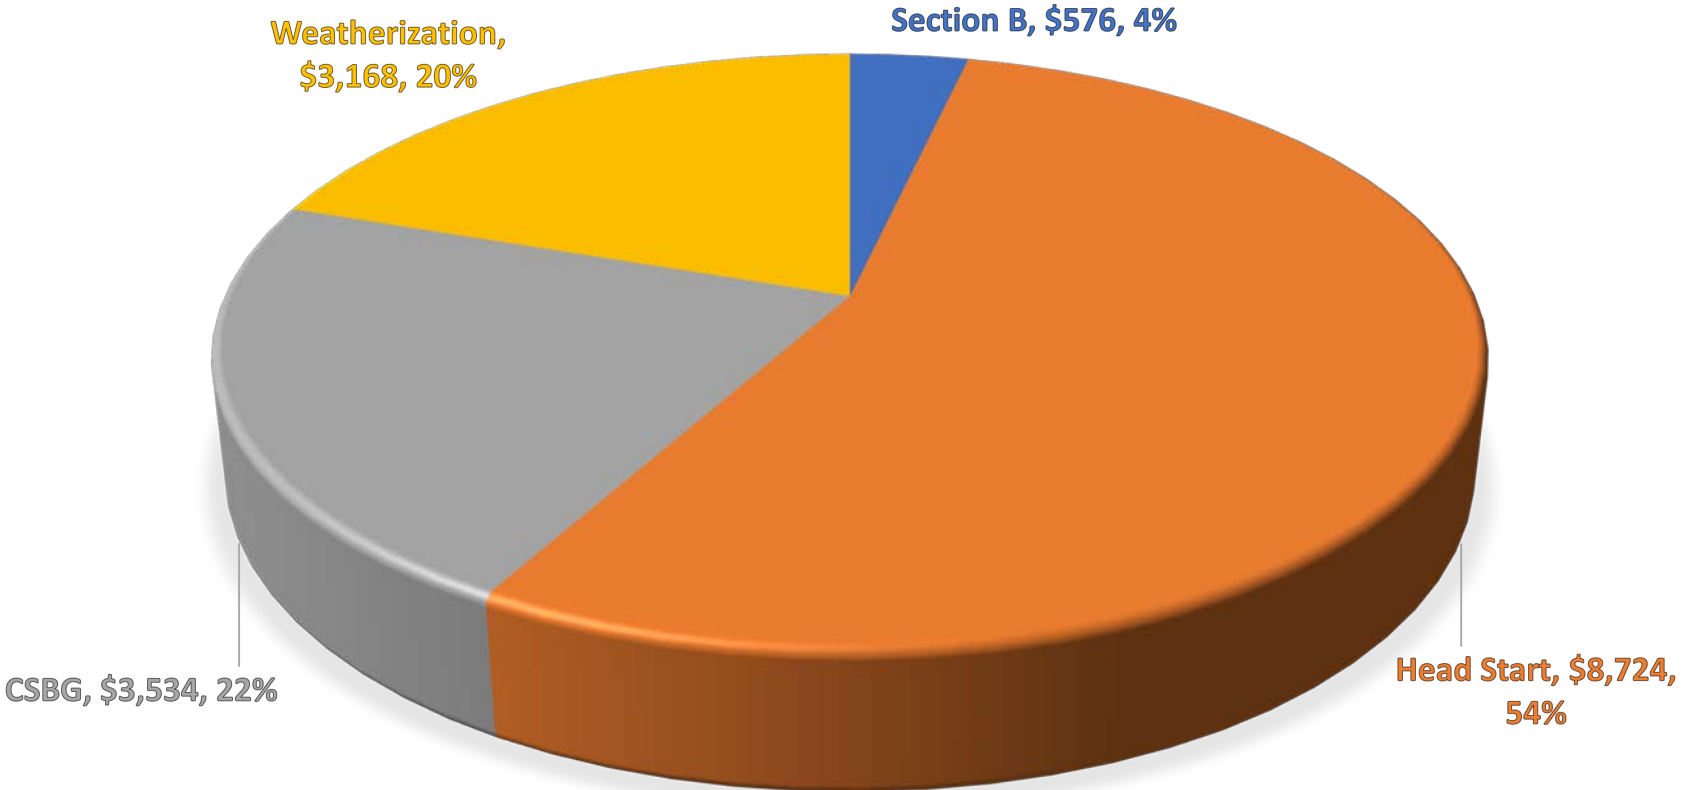

Currituck County

CURRITUCK COUNTY FAMILIES SERVED
TOTAL: 161

CURRITUCK COUNTY AVERAGE SPENT PER CUSTOMER
TOTAL: \$16,002

CURRITUCK COUNTY ANNUAL DOLLARS SPENT
TOTAL: 1,135,172