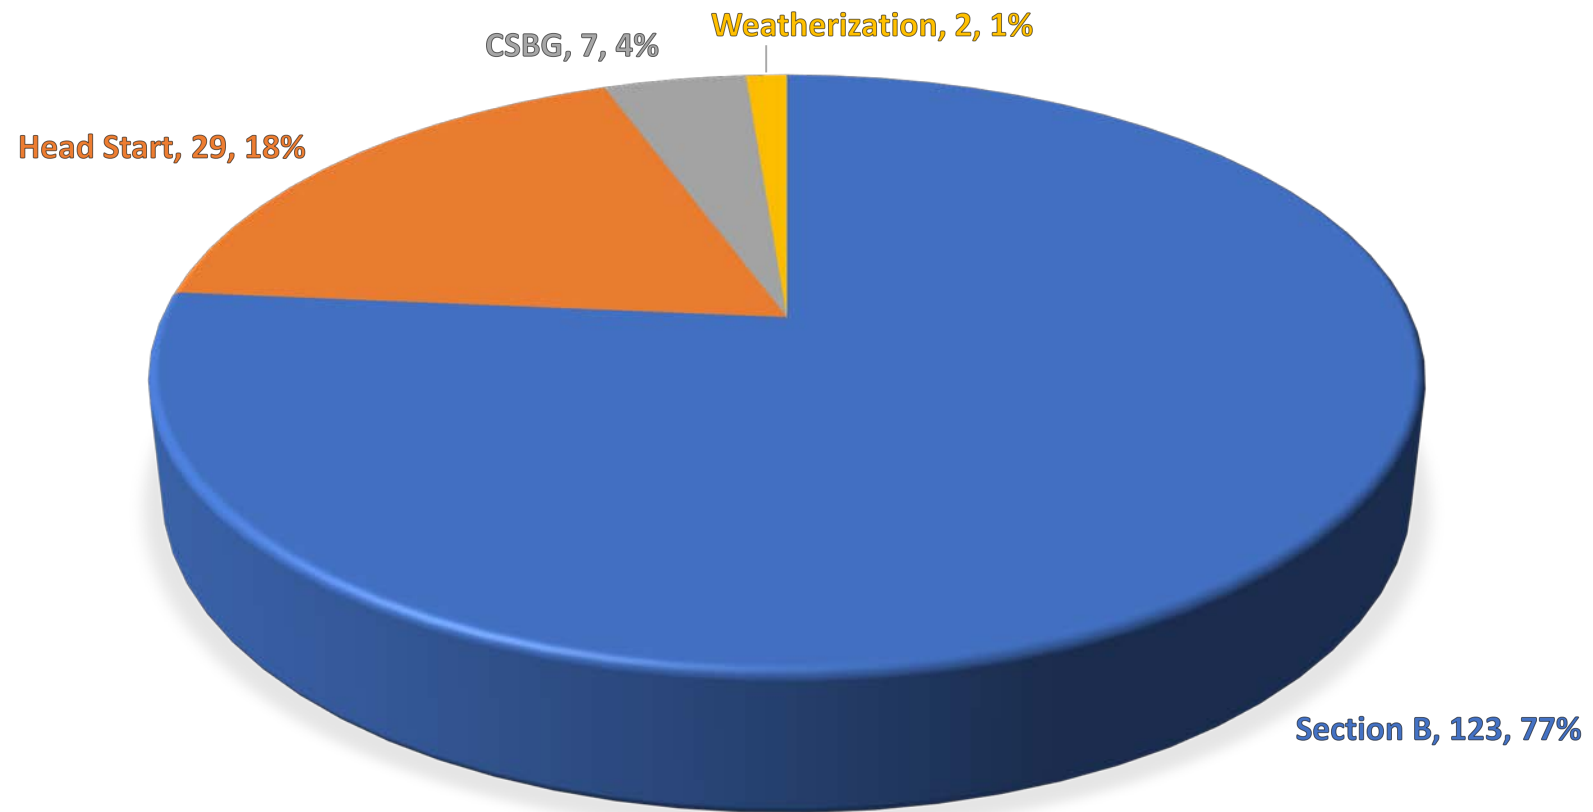

Currituck County

CURRITUCK COUNTY FAMILIES SERVED
TOTAL: 161

CURRITUCK COUNTY AVERAGE SPENT PER CUSTOMER
TOTAL: \$16,002

CURRITUCK COUNTY ANNUAL DOLLARS SPENT
TOTAL: 1,135,172