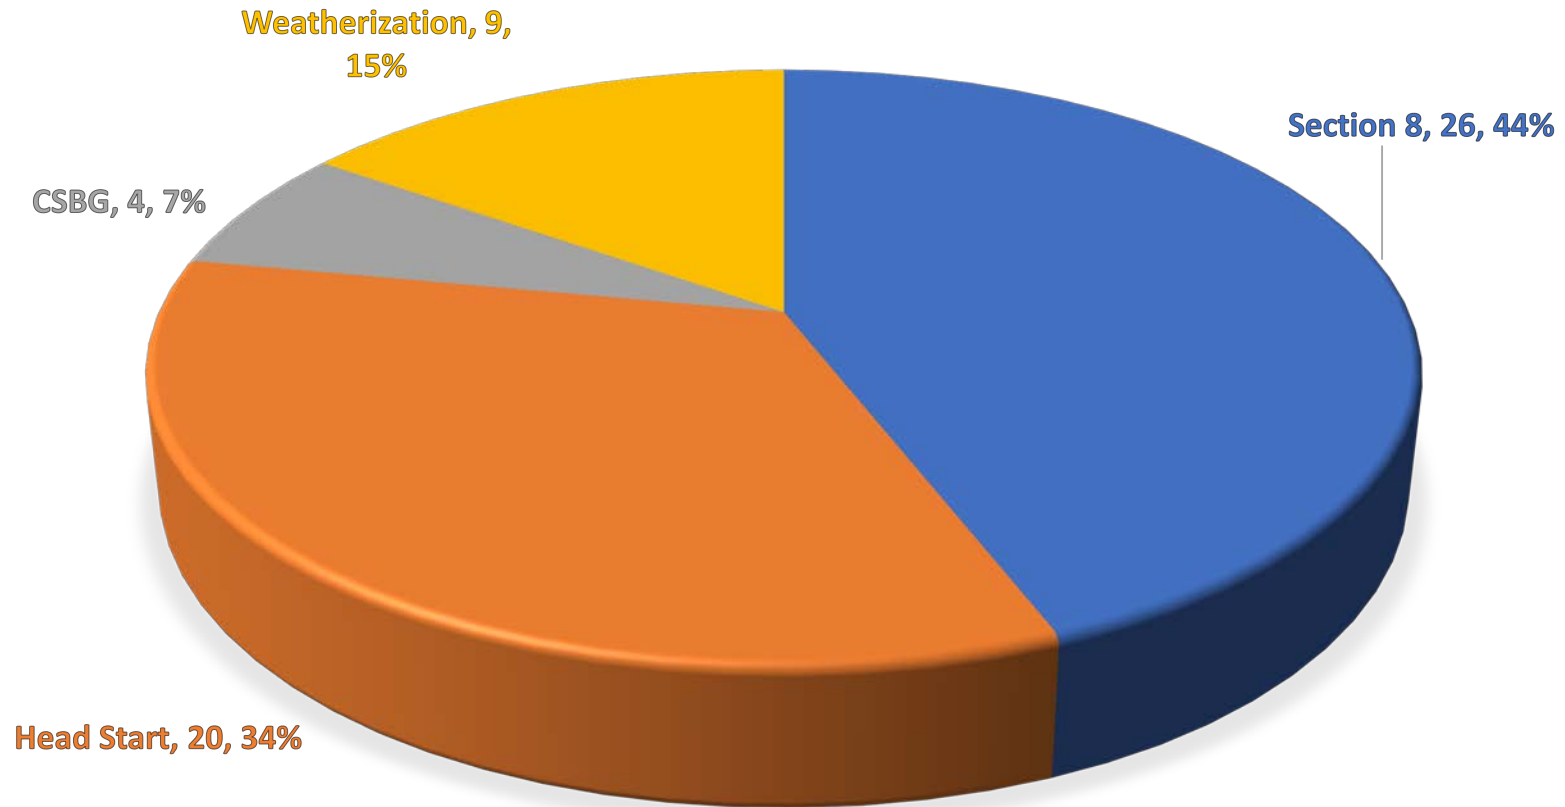

A photograph of a forest with large, mature trees and a body of water in the foreground. The trees have thick trunks and dense green foliage. The water is calm, reflecting the trees and the sky. The text "Gates County" is overlaid in the center of the image.

# Gates County

**GATES COUNTY FAMILIES SERVED**  
**TOTAL: 59**

**GATES COUNTY AVERAGE SPENT PER CUSTOMER  
TOTAL: \$16,162**

**GATES COUNTY ANNUAL DOLLARS SPENT**  
**TOTAL: \$323,542**