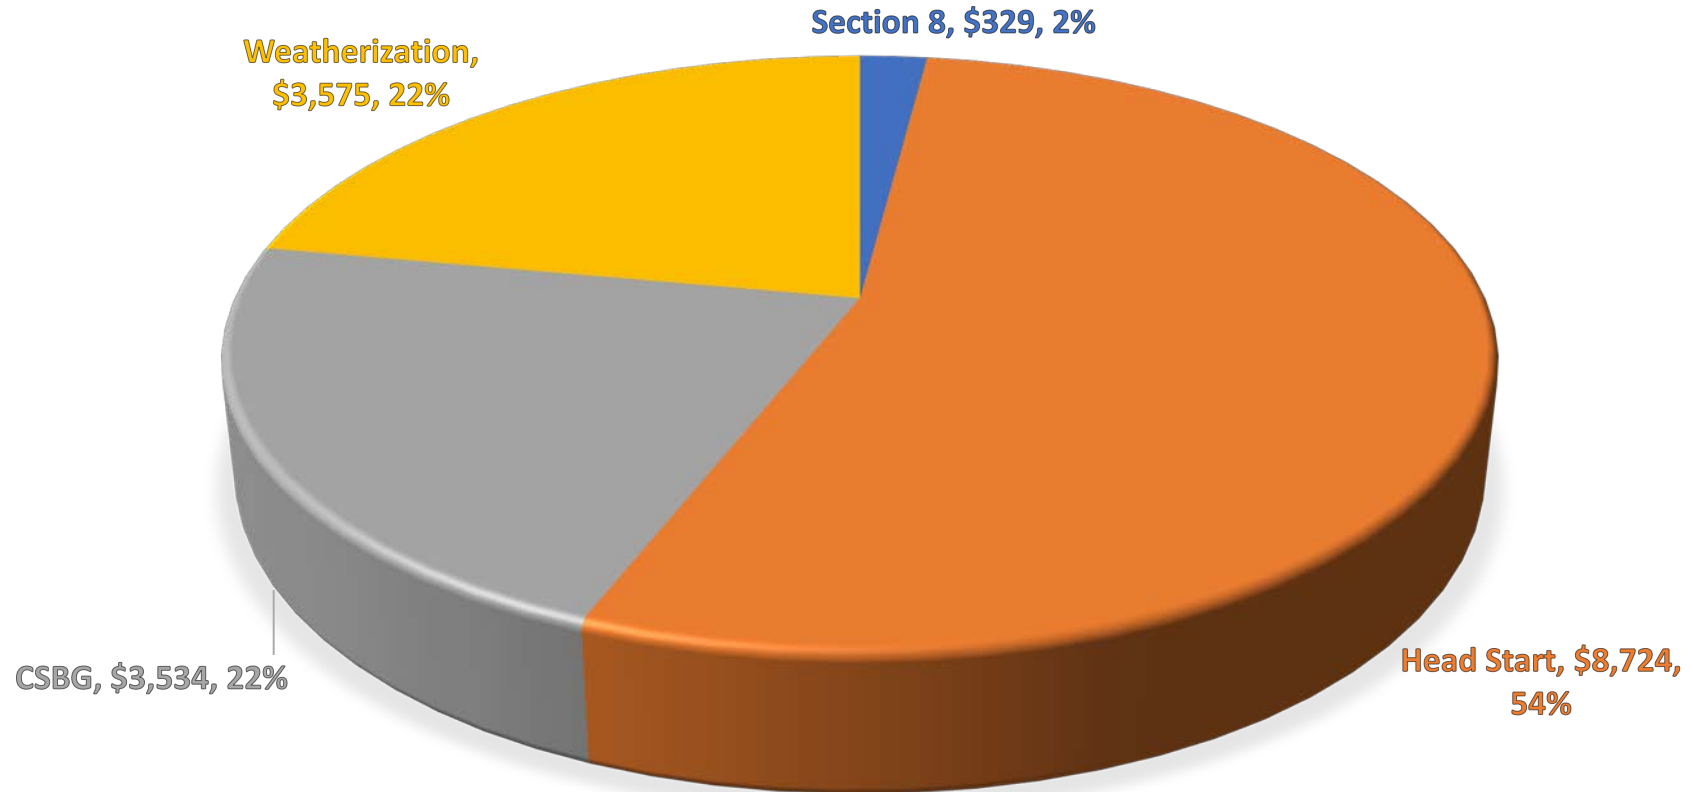

A photograph of a forest with large, mature trees and a body of water in the foreground. The trees have thick trunks and dense green foliage. The water is calm, reflecting the trees and the sky. The text "Gates County" is overlaid in the center of the image.

# Gates County

**GATES COUNTY FAMILIES SERVED**  
**TOTAL: 59**

**GATES COUNTY AVERAGE SPENT PER CUSTOMER  
TOTAL: \$16,162**

**GATES COUNTY ANNUAL DOLLARS SPENT**  
**TOTAL: \$323,542**