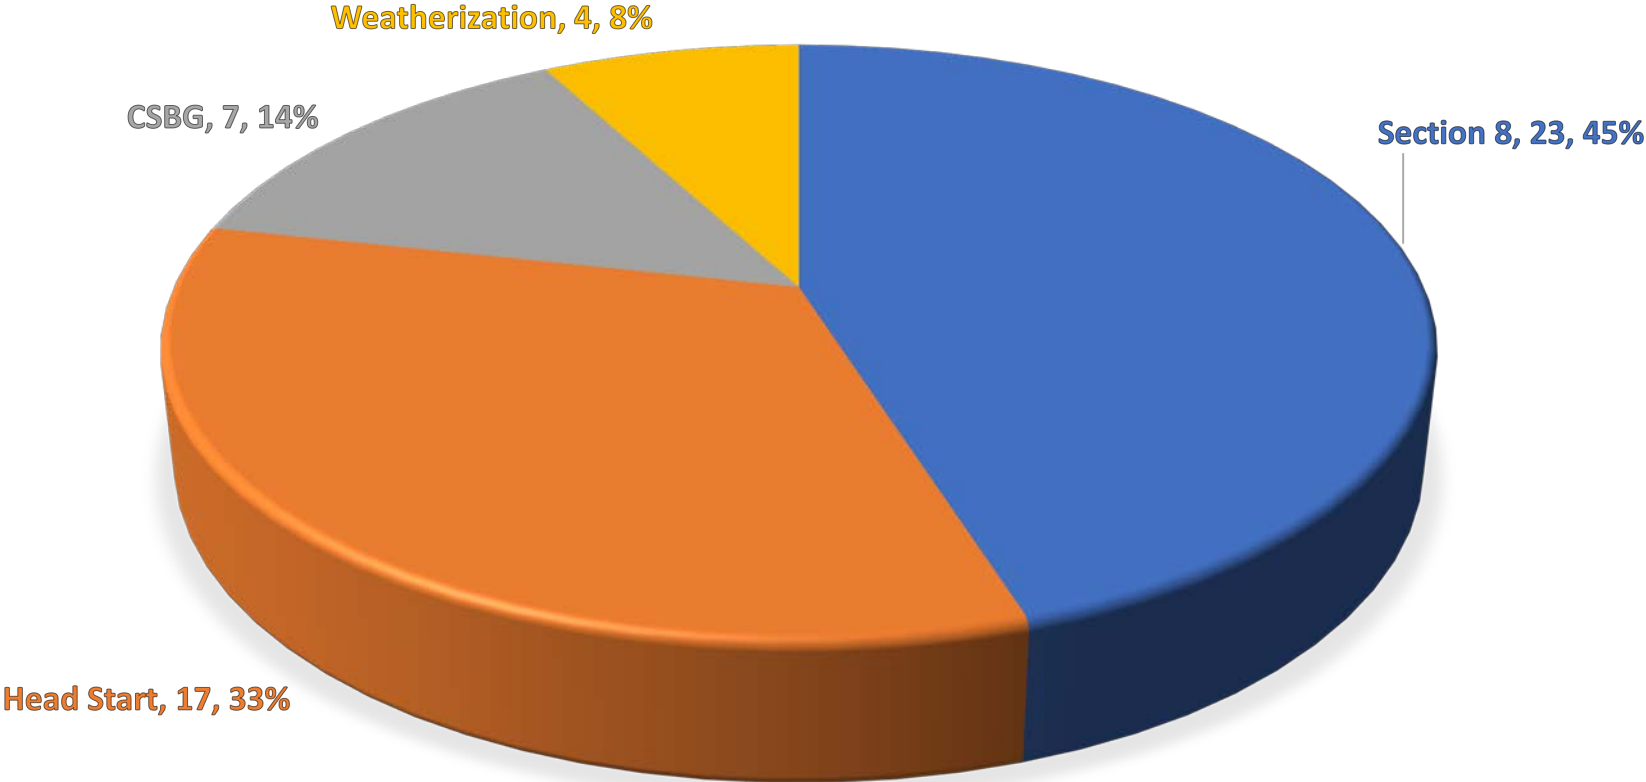

**HYDE COUNTY FAMILIES SERVED
TOTAL: 51**