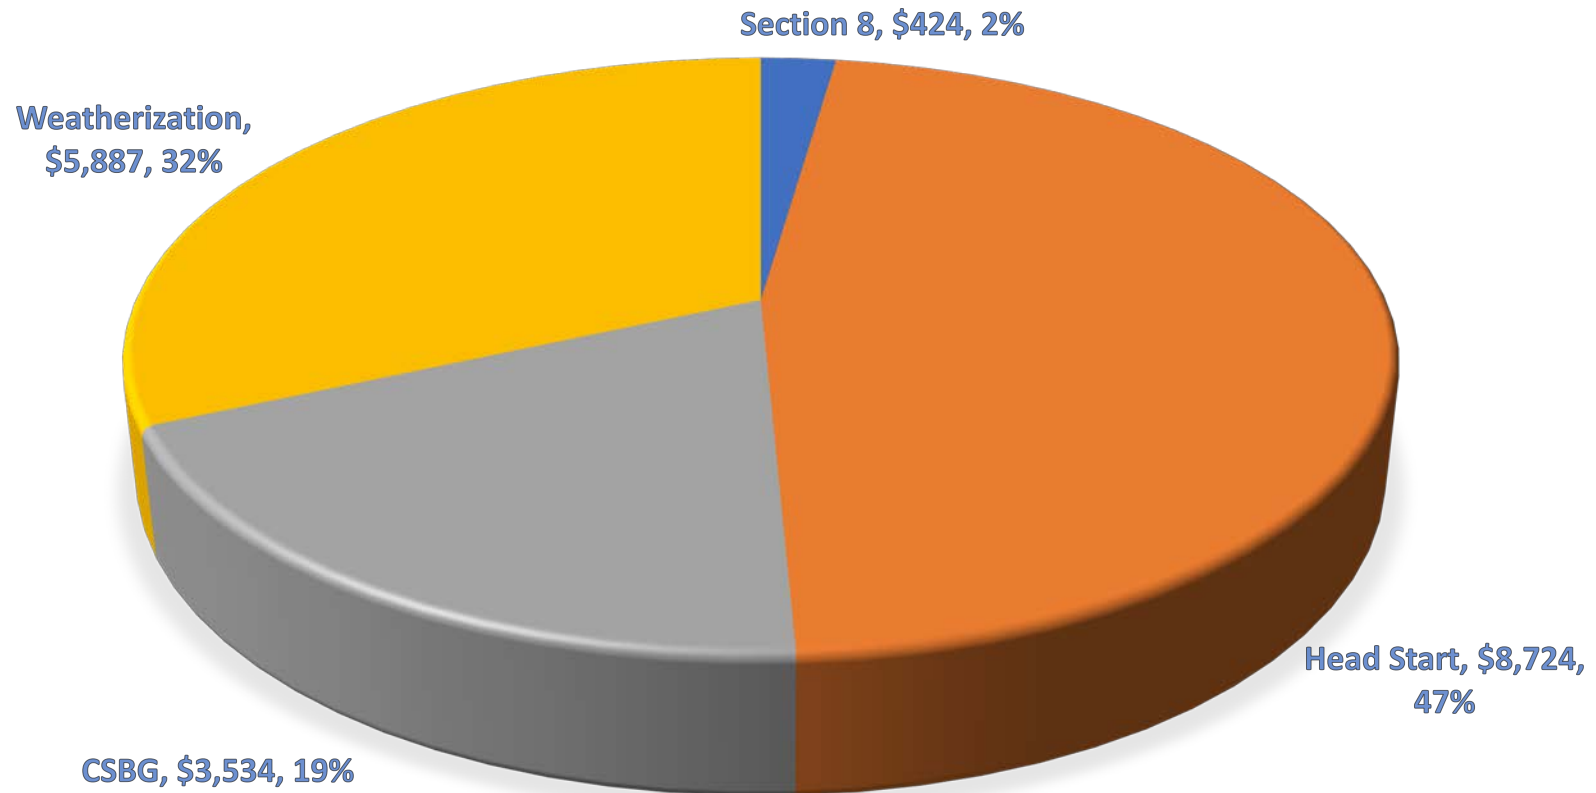

A dramatic sunset scene over a body of water. The sky is filled with dark, heavy clouds, with a large, bright orange and yellow cloud formation in the center. The sun is low on the horizon, casting a warm glow across the sky and reflecting in the water. The water is calm, showing clear reflections of the sky and clouds. In the background, there is a line of green trees. The text "Hyde County" is overlaid in the center in a large, white, sans-serif font.

Hyde County

**HYDE COUNTY FAMILIES SERVED
TOTAL: 51**

**HYDE COUNTY AVERAGE SPENT PER CUSTOMER
TOTAL: \$18,569**

HYDE COUNTY AVERAGE SPENT PER CUSTOMER
TOTAL: \$313,789