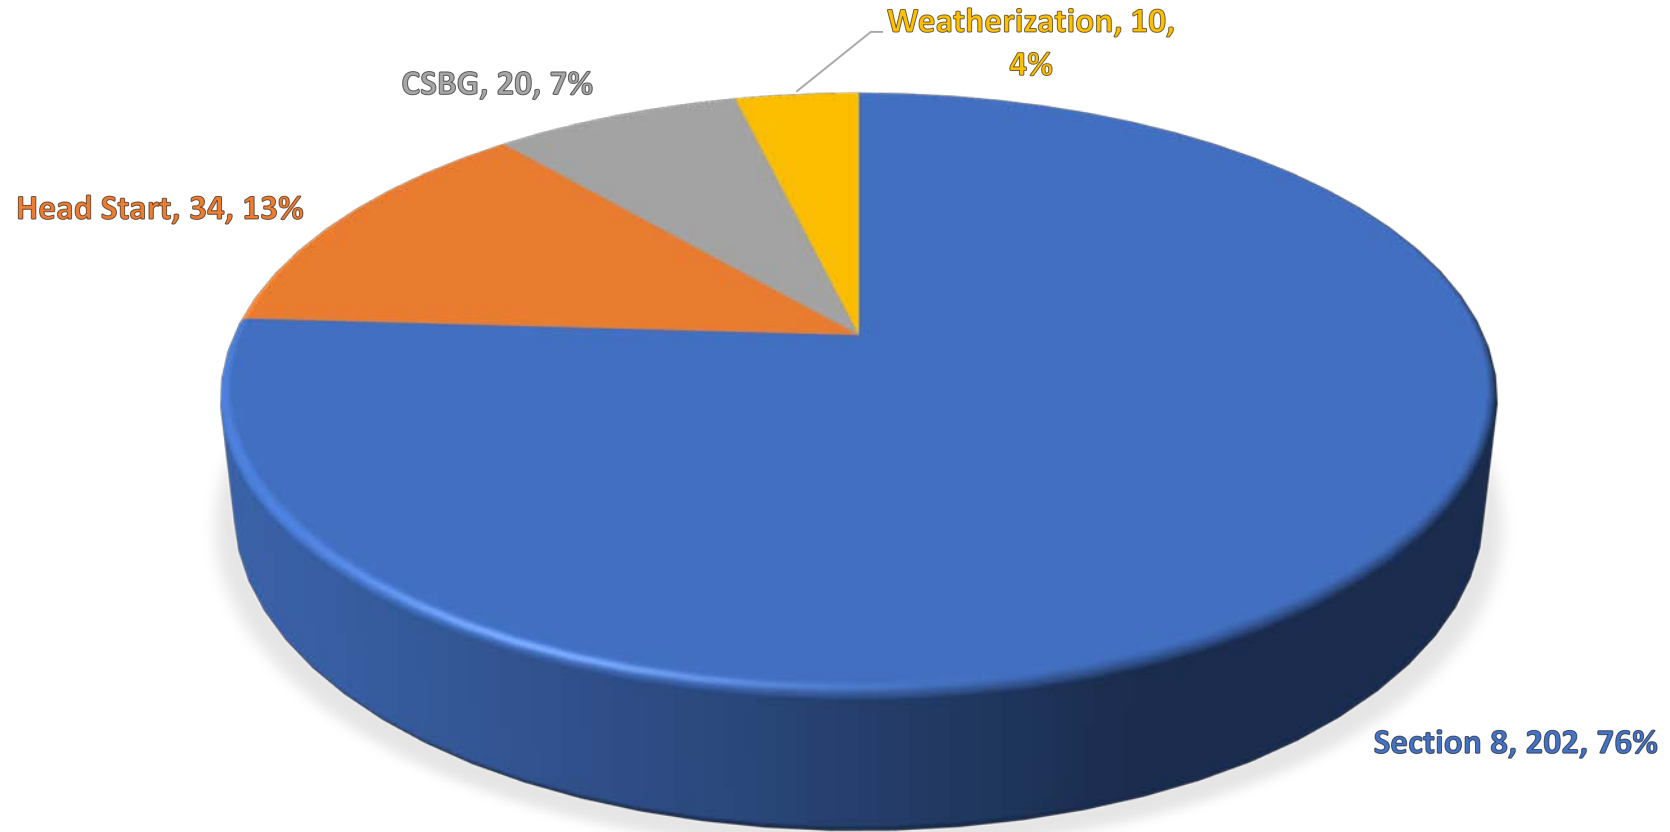

A photograph of two birds perched on a wooden branch against a green background. The bird on the left is a Red-capped Tanager with a bright red head and black body. The bird on the right is a House Sparrow with brown and grey plumage. The text "Washington County" is overlaid in white, bold, sans-serif font across the center of the image.

Washington County

WASHINGTON COUNTY NUMBER OF PEOPLE SERVED
TOTAL: 266

WASHINGTON COUNTY AVERAGE SPENT PER PERSON
TOTAL: \$17,165

WASHINGTON COUNTY ANNUAL DOLLARS SPENT