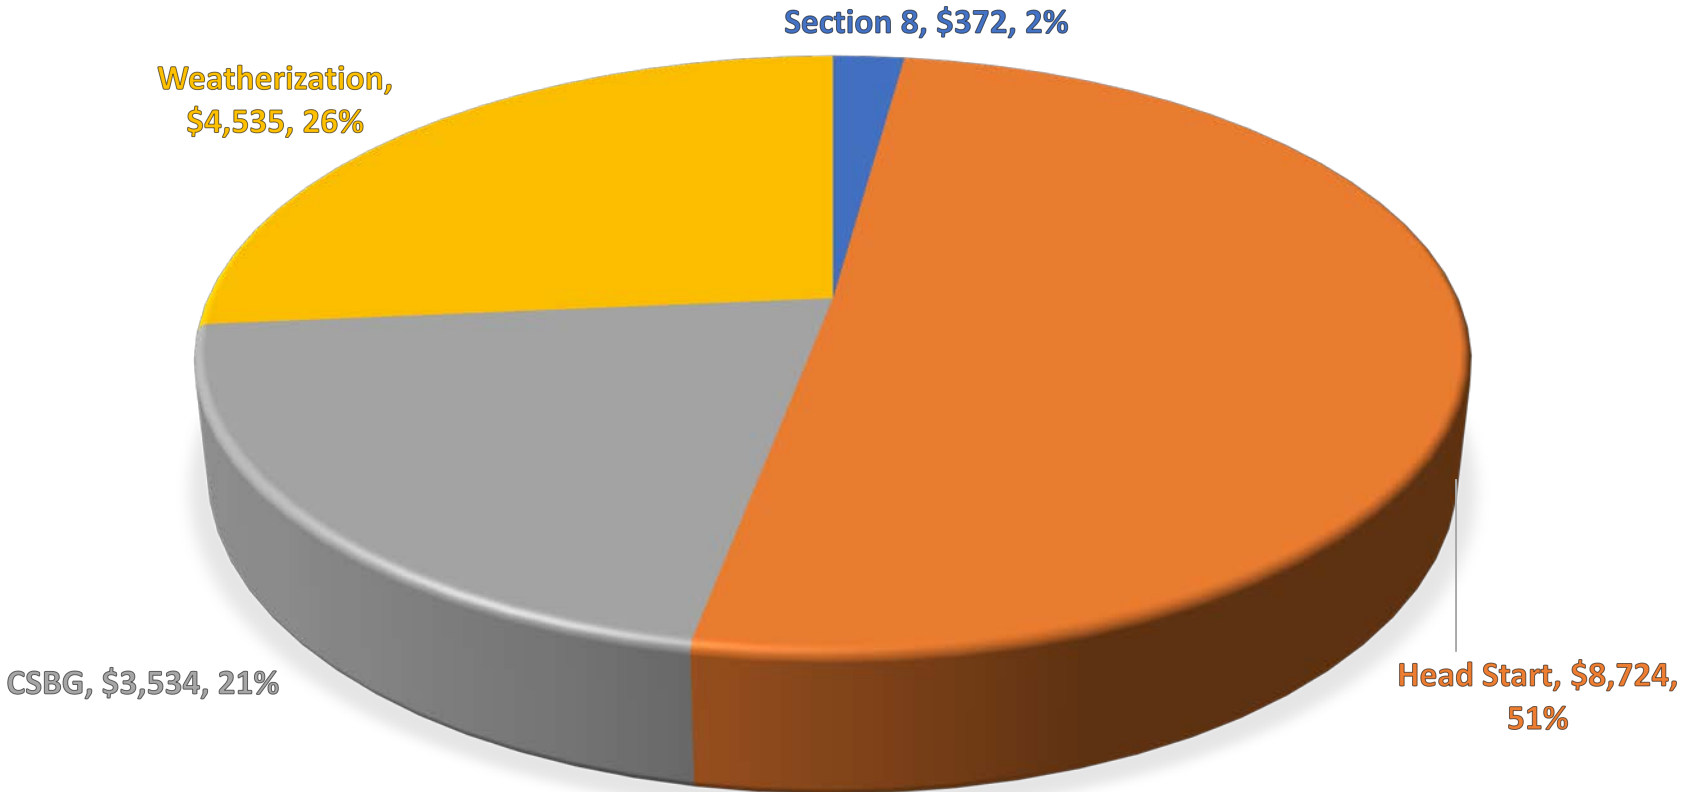

A photograph of two birds perched on a wooden branch against a green background. The bird on the left is a Red-capped Tanager with a bright red head and black body. The bird on the right is a House Sparrow with brown and grey plumage. The text "Washington County" is overlaid in white, bold, sans-serif font across the center of the image.

Washington County

WASHINGTON COUNTY NUMBER OF PEOPLE SERVED
TOTAL: 266

WASHINGTON COUNTY AVERAGE SPENT PER PERSON
TOTAL: \$17,165

WASHINGTON COUNTY ANNUAL DOLLARS SPENT